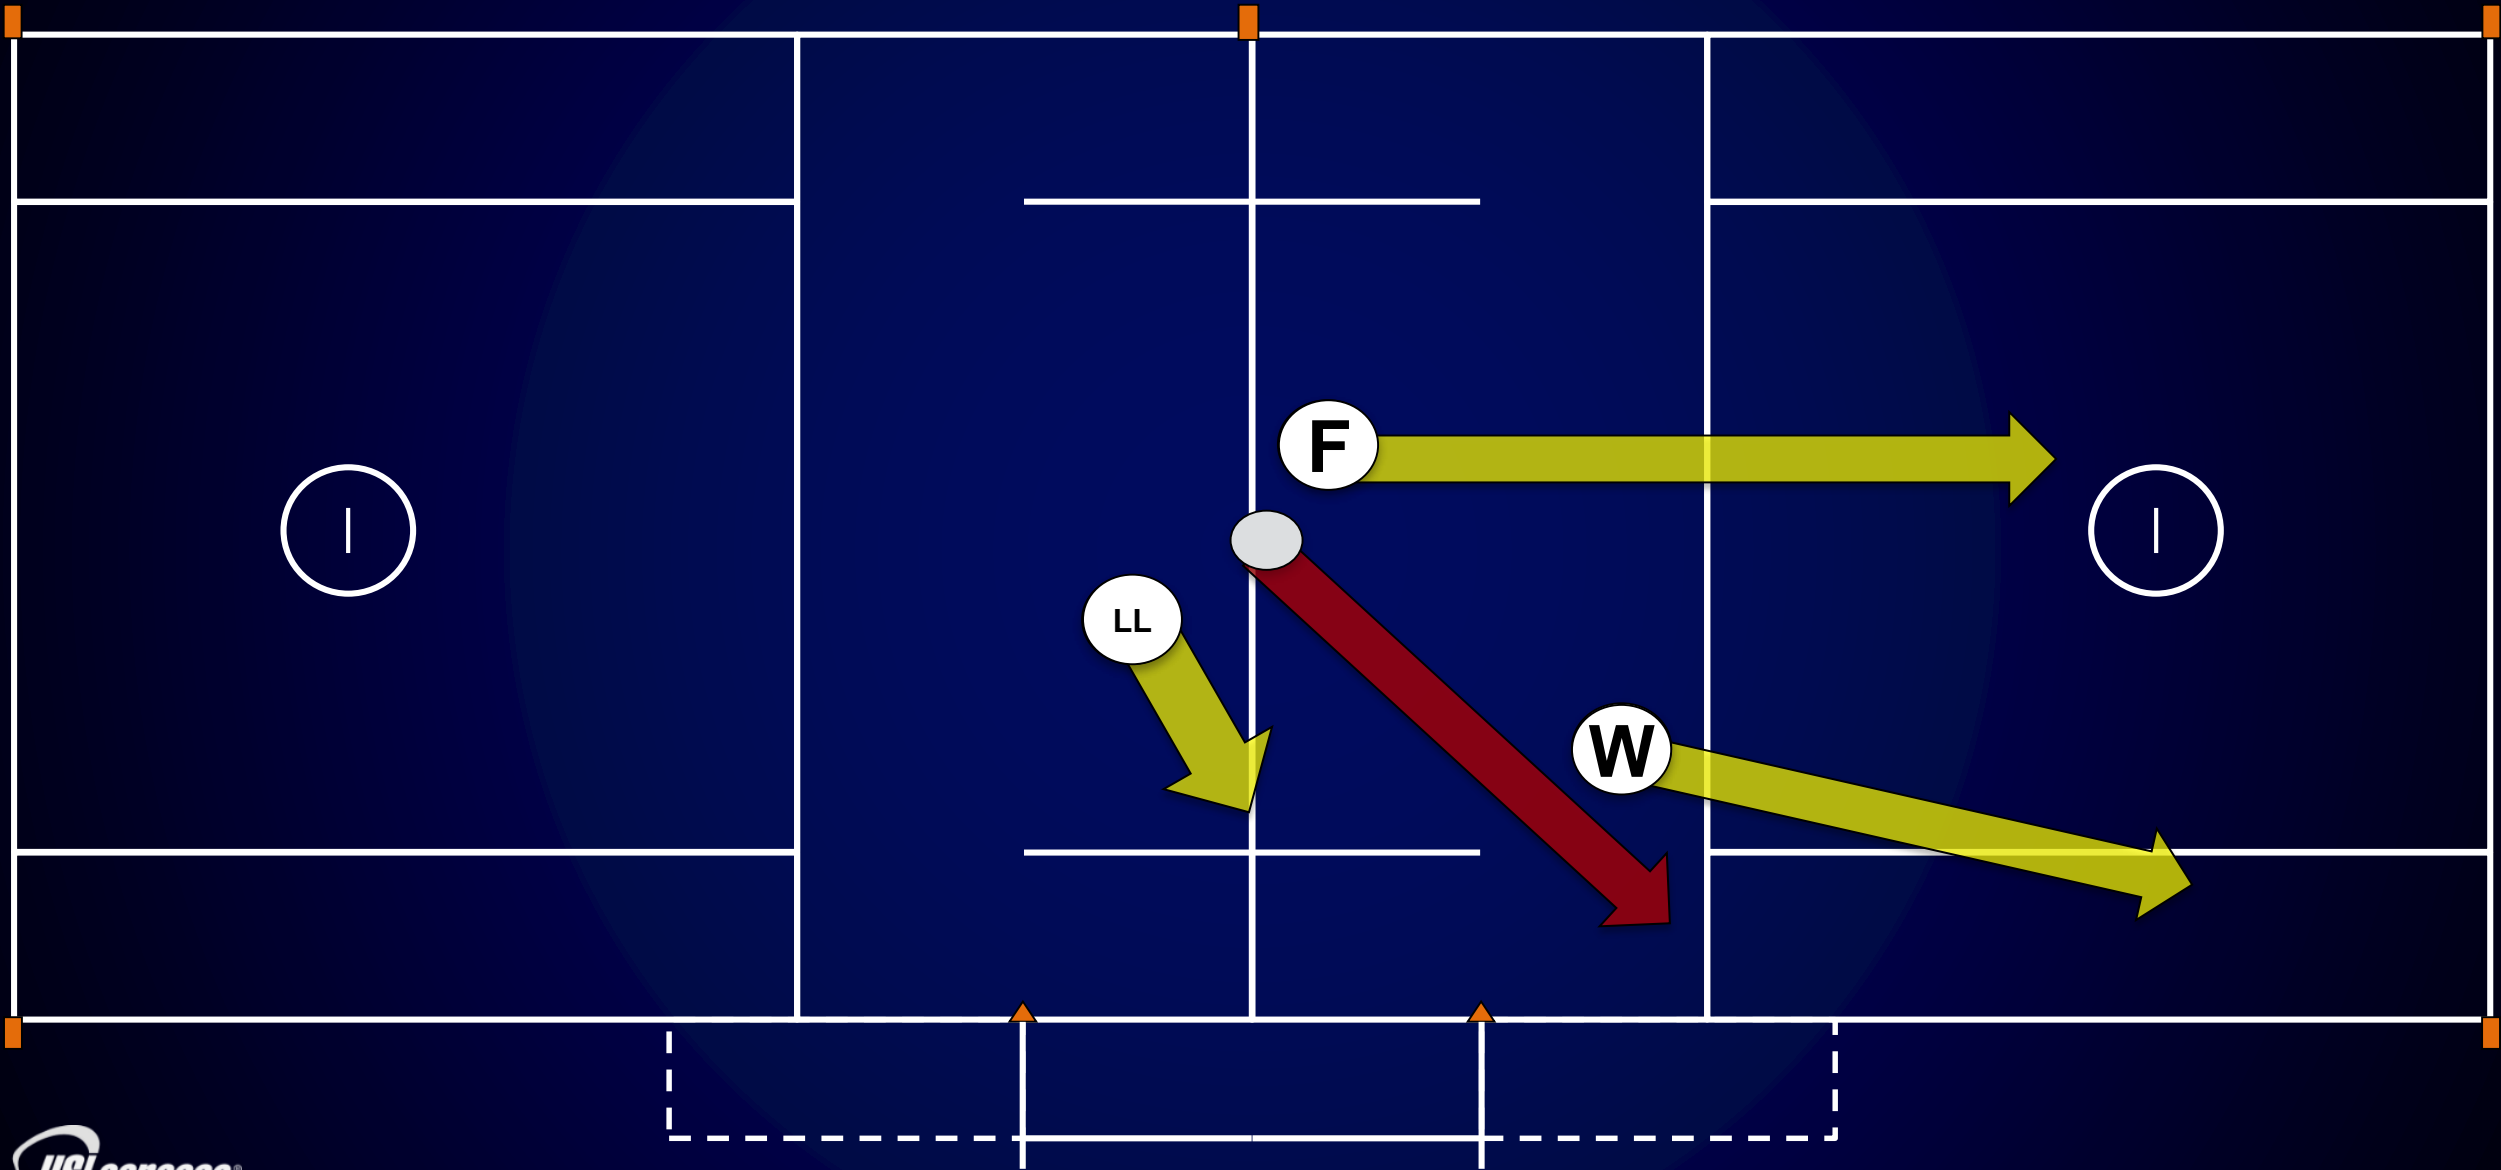

Three-Person Mechanics

Position

Safety

Fairness

Consistency

Responsibilities

- **Lead**
 - Goal
 - End line
- **Single**
 - Shooter
 - Sideline
 - Counts
- **Trail**
 - Shooter
 - Opposite goal
 - Over and back

On/Off Responsibility

Goal Scored Left – “Rocking Chair”

Goal Scored Right

Ball to Lead Left Official

Ball to Wing Official

Crease Play

Crease Play

Slow Break

Fast Break

Penalty Relay

Fights

LACROSSE SCORECARD									
CAPTAINS					CAPTAINS				
STICK CHECKS	IN HOME	POSSESSION ARROW		IN HOME	STICK CHECKS				
FIRST QUARTER					FIRST QUARTER				
SECOND QUARTER					SECOND QUARTER				
THIRD QUARTER					THIRD QUARTER				
FOURTH QUARTER					FOURTH QUARTER				
QUARTER					QUARTER				
TIME					TIME				