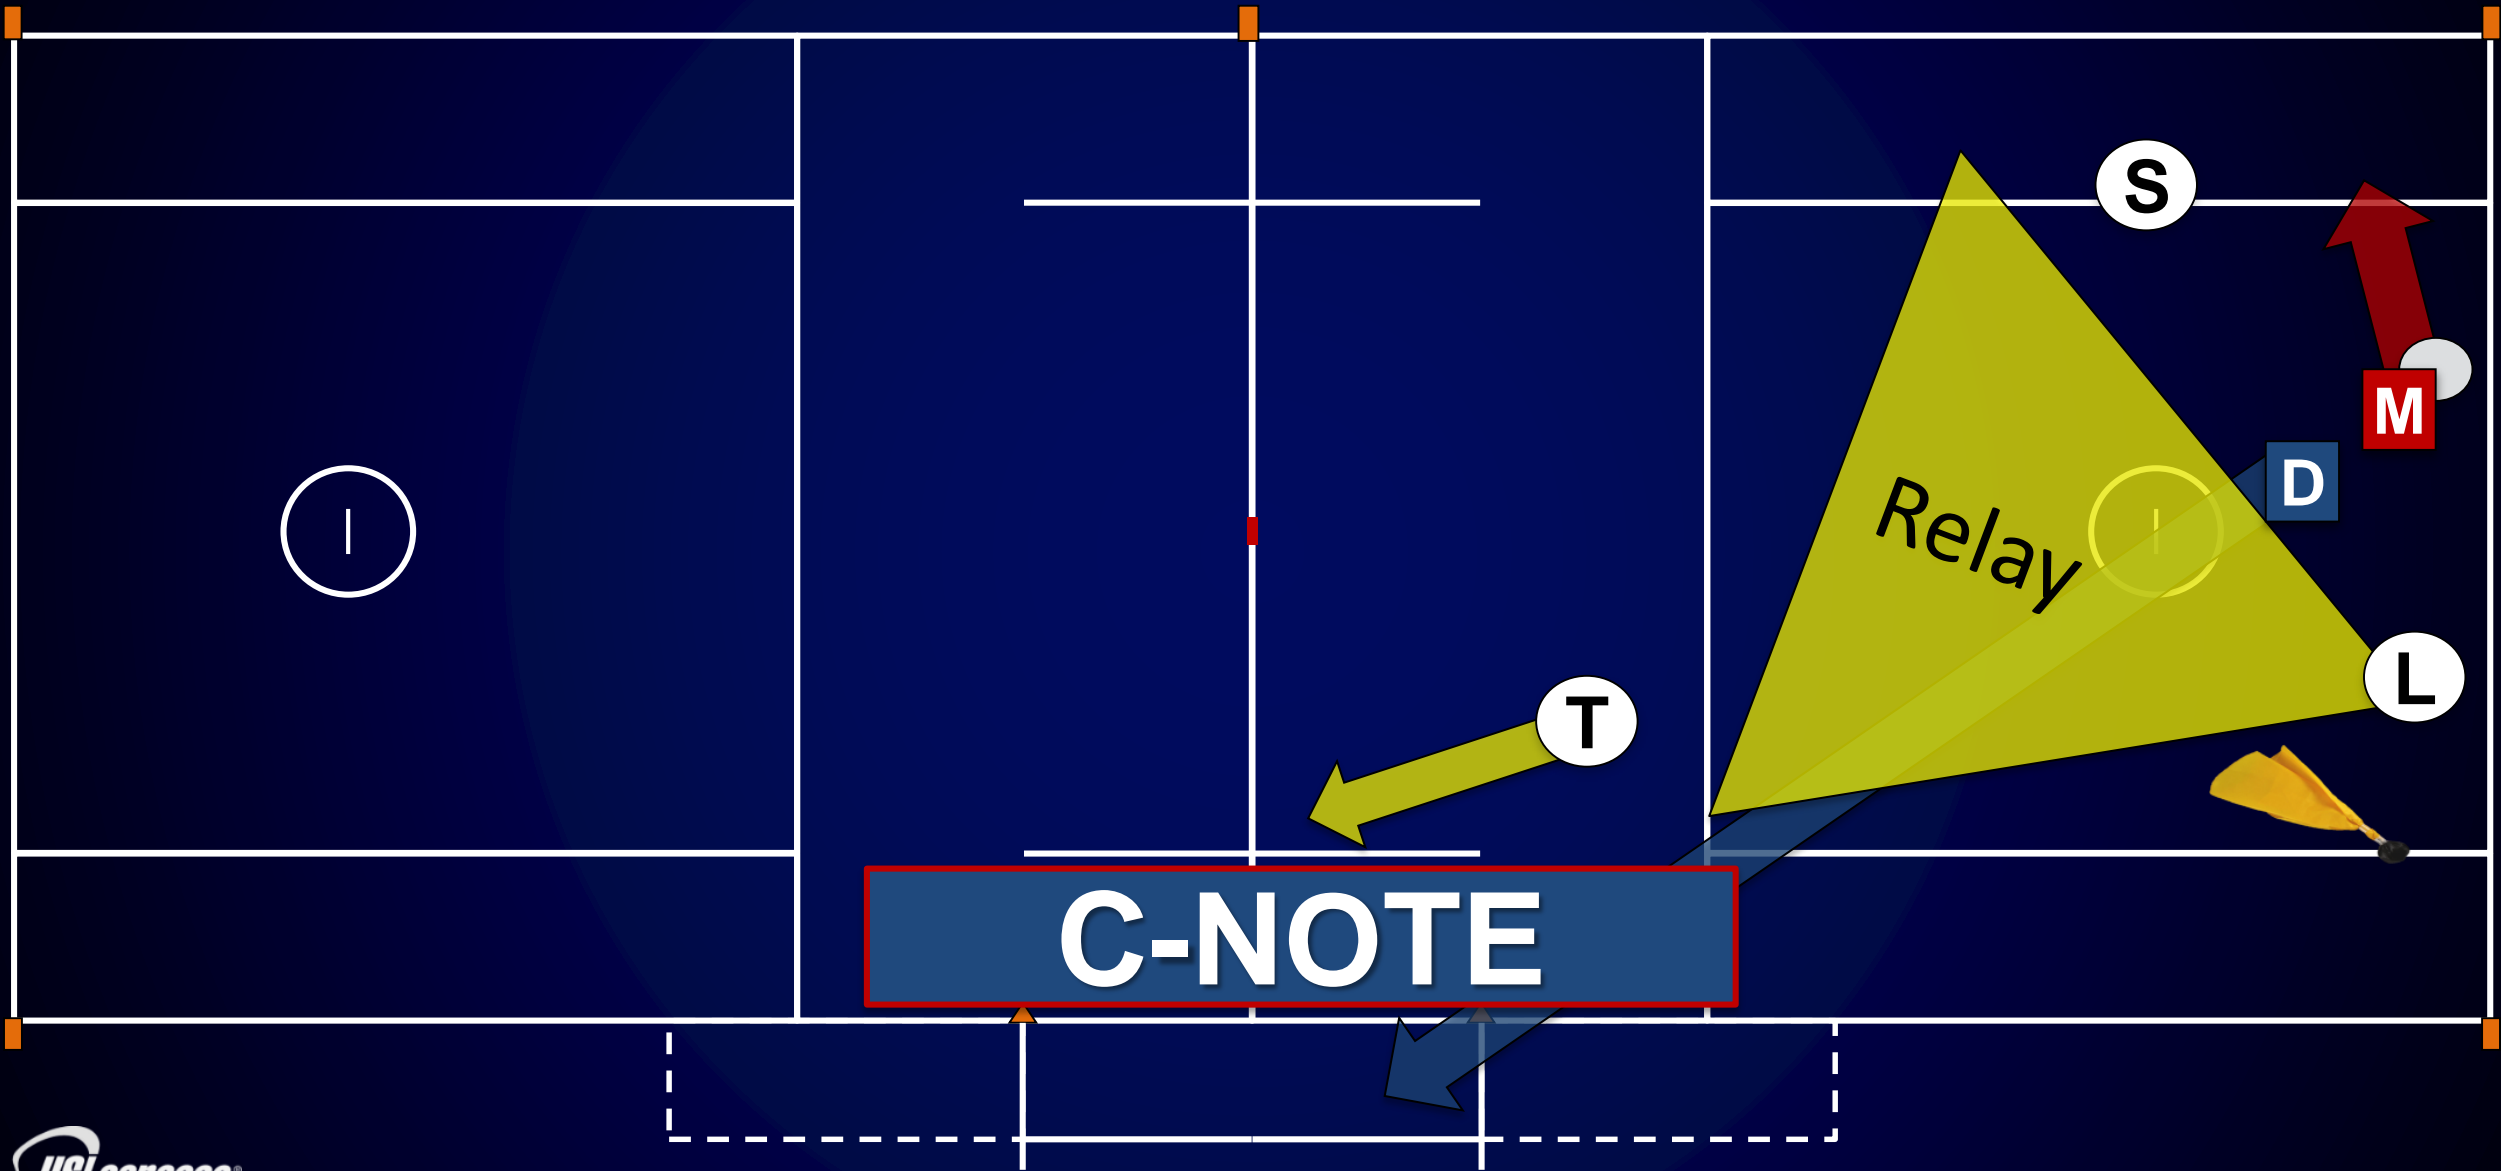

Three-Person Mechanics

Position

Safety

Fairness

Consistency

Responsibilities

- **Lead**
 - Goal
 - End line
- **Single**
 - Shooter
 - Sideline
 - Counts
- **Trail**
 - Shooter
 - Opposite goal
 - Over and back

On/Off Responsibility

Goal Scored Left – “Rocking Chair”

Goal Scored Right

Ball to Lead Left Official

Ball to Wing Official

Crease Play

Crease Play

Slow Break

Fast Break

Penalty Relay

Fights

LACROSSE SCORECARD									
CAPTAINS					CAPTAINS				
STICK CHECKS	IN HOME	POSSESSION ARROW		IN HOME	STICK CHECKS				
FIRST QUARTER					FIRST QUARTER				
SECOND QUARTER					SECOND QUARTER				
THIRD QUARTER					THIRD QUARTER				
FOURTH QUARTER					FOURTH QUARTER				
QUARTER					QUARTER				
TIME					TIME				