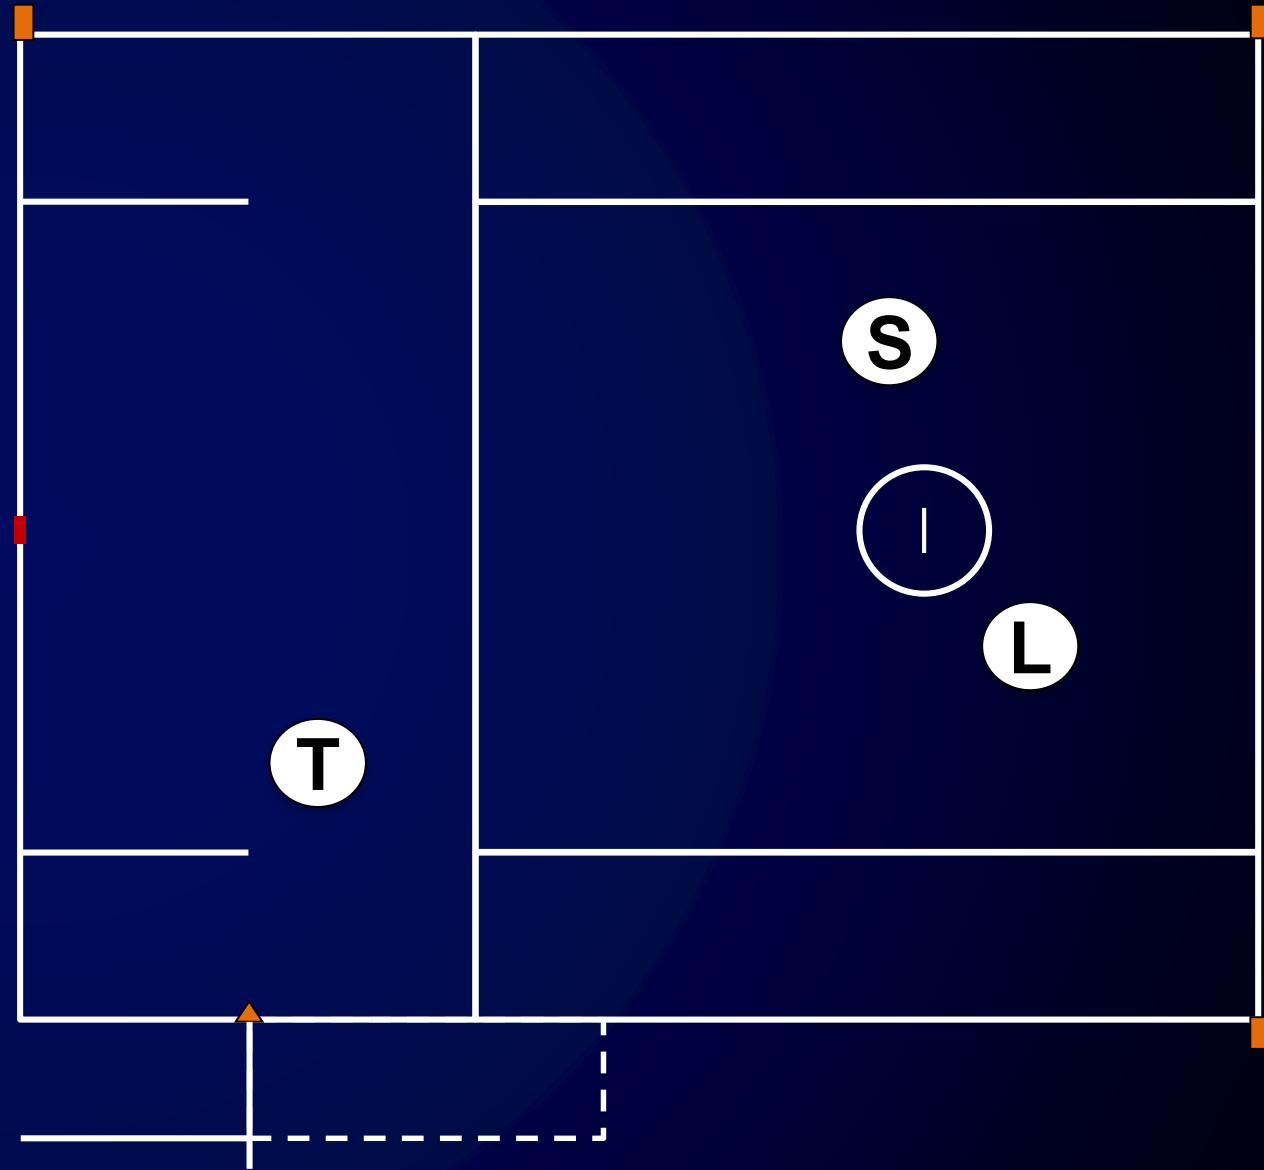

Three-Person Mechanics

Position

Safety

Fairness

Consistency

Responsibilities

- **Lead**
 - Goal
 - End line
- **Single**
 - Shooter
 - Sideline
 - Counts
- **Trail**
 - Shooter
 - Opposite goal
 - Over and back

On/Off Responsibility

Goal Scored Left – “Rocking Chair”

Goal Scored Right

Ball to Lead Left Official

Ball to Wing Official

Crease Play

Crease Play

Slow Break

Fast Break

Penalty Relay

Fights

LACROSSE SCORECARD									
CAPTAINS					CAPTAINS				
STICK CHECKS	IN HOME	POSSESSION ARROW		IN HOME	STICK CHECKS				
FIRST QUARTER					FIRST QUARTER				
SECOND QUARTER					SECOND QUARTER				
THIRD QUARTER					THIRD QUARTER				
FOURTH QUARTER					FOURTH QUARTER				
QUARTER					QUARTER				
TIME					TIME				