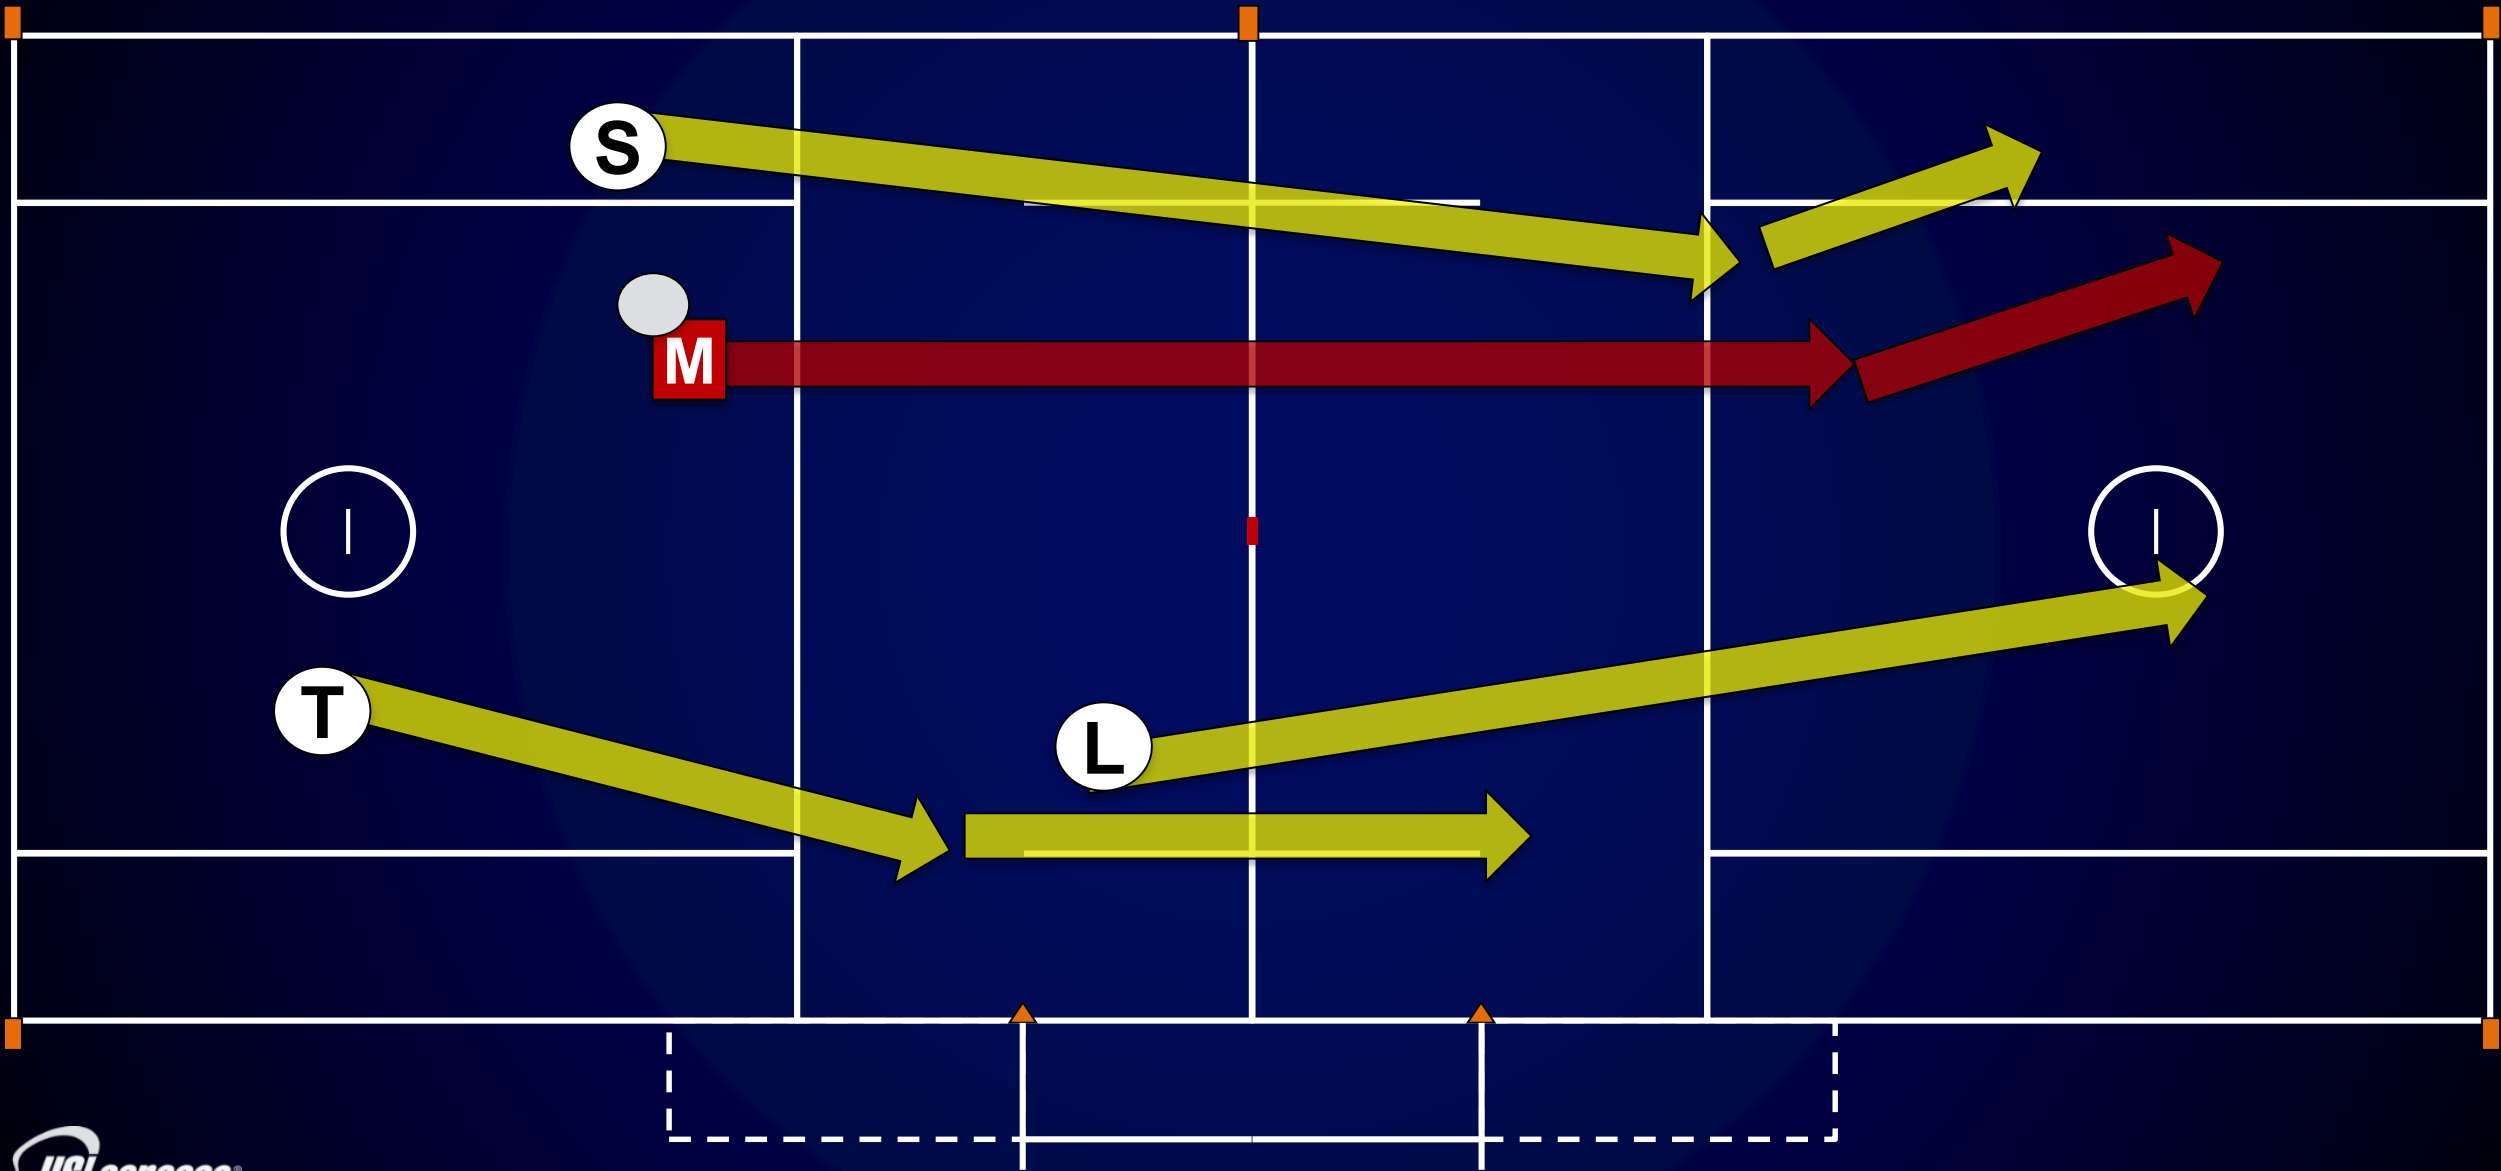

Three-Person Mechanics

Position

Safety

Fairness

Consistency

Responsibilities

- **Lead**
 - Goal
 - End line
- **Single**
 - Shooter
 - Sideline
 - Counts
- **Trail**
 - Shooter
 - Opposite goal
 - Over and back

On/Off Responsibility

Goal Scored Left – “Rocking Chair”

Goal Scored Right

Ball to Lead Left Official

Ball to Wing Official

Crease Play

Crease Play

Slow Break

Fast Break

Penalty Relay

Fights

LACROSSE SCORECARD									
CAPTAINS					CAPTAINS				
STICK CHECKS	IN HOME	POSSESSION ARROW		IN HOME	STICK CHECKS				
FIRST QUARTER					FIRST QUARTER				
SECOND QUARTER					SECOND QUARTER				
THIRD QUARTER					THIRD QUARTER				
FOURTH QUARTER					FOURTH QUARTER				
QUARTER					QUARTER				
TIME					TIME				