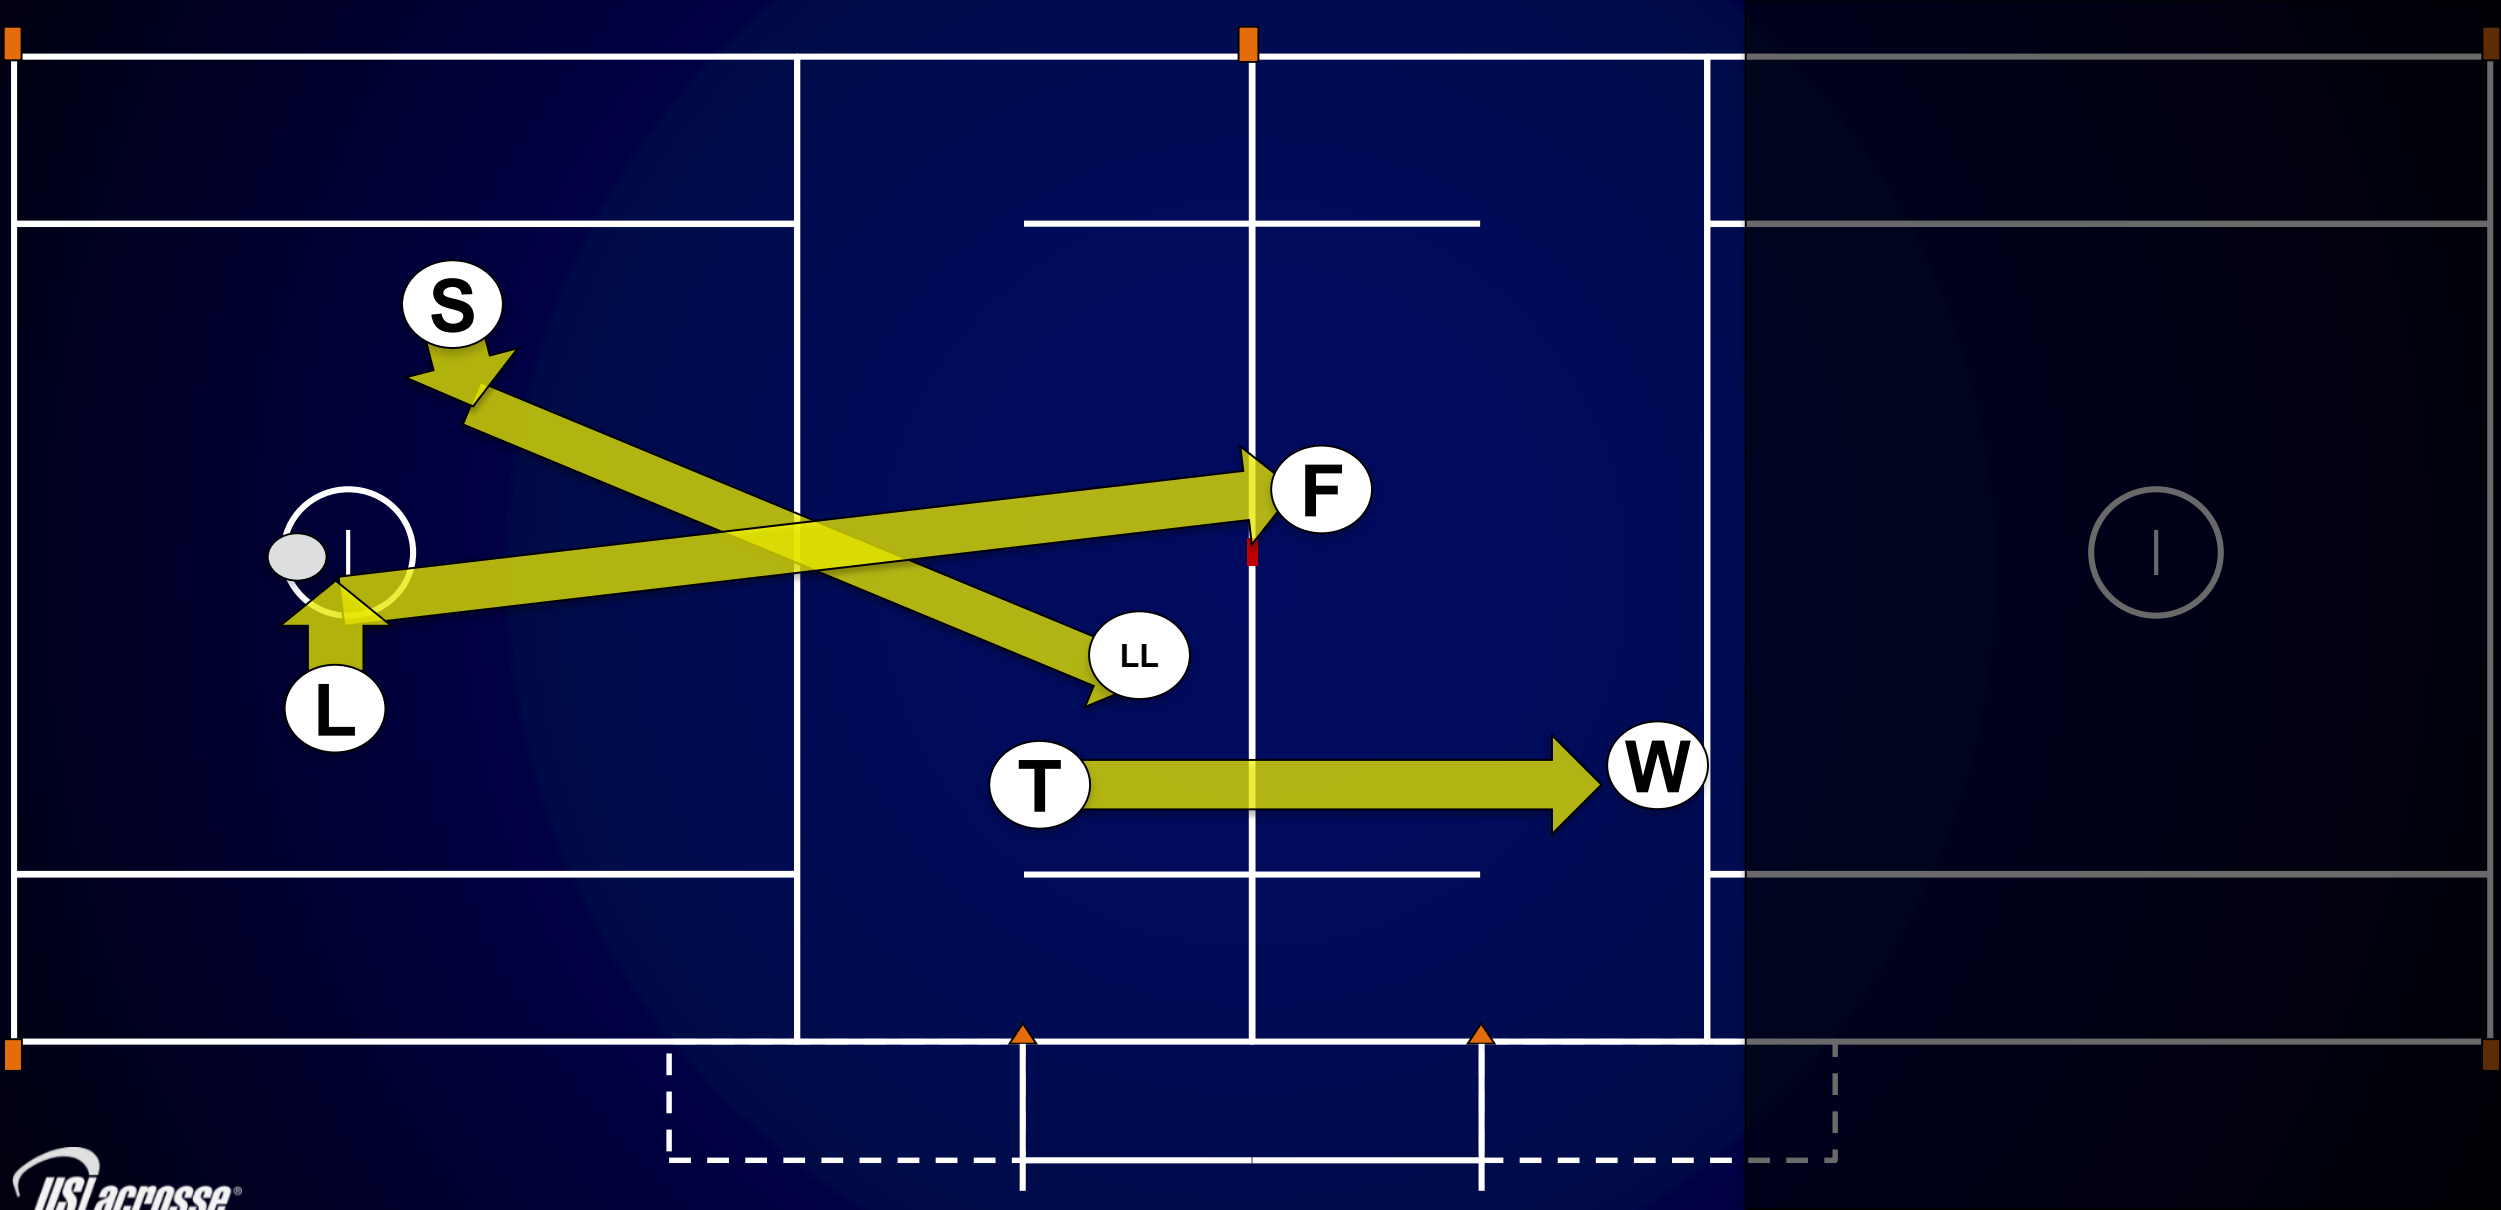

Three-Person Mechanics

Position

Safety

Fairness

Consistency

Responsibilities

- **Lead**
 - Goal
 - End line
- **Single**
 - Shooter
 - Sideline
 - Counts
- **Trail**
 - Shooter
 - Opposite goal
 - Over and back

On/Off Responsibility

Goal Scored Left – “Rocking Chair”

Goal Scored Right

Ball to Lead Left Official

Ball to Wing Official

Crease Play

Crease Play

Slow Break

Fast Break

Penalty Relay

Fights

LACROSSE SCORECARD									
CAPTAINS					CAPTAINS				
STICK CHECKS	IN HOME	POSSESSION ARROW		IN HOME	STICK CHECKS				
FIRST QUARTER					FIRST QUARTER				
SECOND QUARTER					SECOND QUARTER				
THIRD QUARTER					THIRD QUARTER				
FOURTH QUARTER					FOURTH QUARTER				
QUARTER					QUARTER				
TIME					TIME				