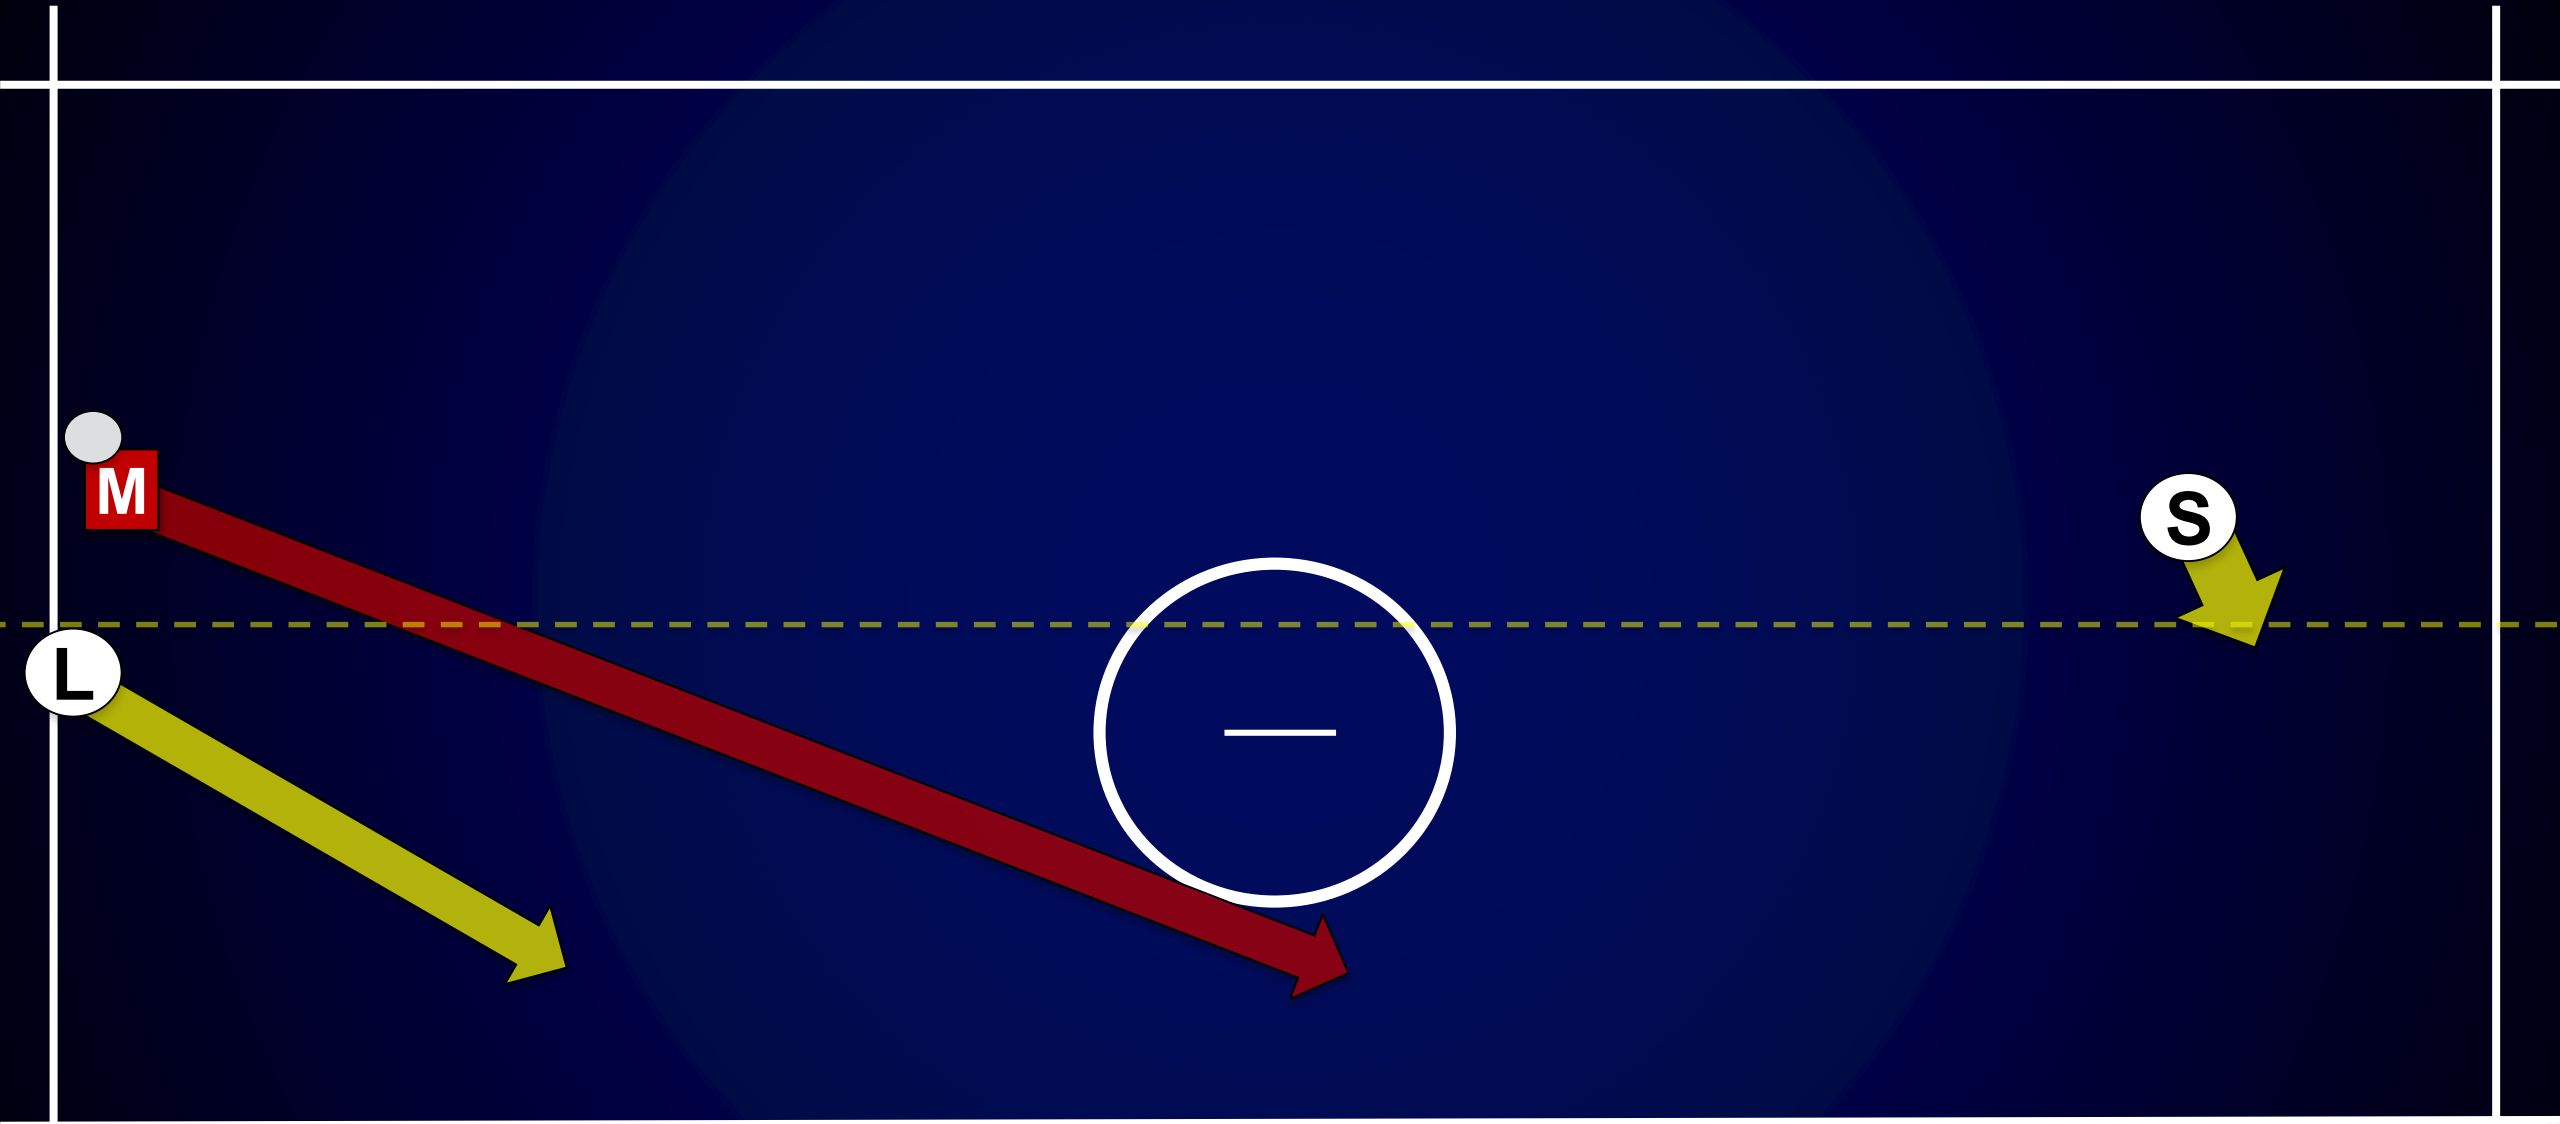

Three-Person Mechanics

Position

Safety

Fairness

Consistency

Responsibilities

- **Lead**
 - Goal
 - End line
- **Single**
 - Shooter
 - Sideline
 - Counts
- **Trail**
 - Shooter
 - Opposite goal
 - Over and back

On/Off Responsibility

Goal Scored Left – “Rocking Chair”

Goal Scored Right

Ball to Lead Left Official

Ball to Wing Official

Crease Play

Crease Play

Slow Break

Fast Break

Penalty Relay

Fights

LACROSSE SCORECARD									
CAPTAINS					CAPTAINS				
STICK CHECKS	IN HOME	POSSESSION ARROW		IN HOME	STICK CHECKS				
FIRST QUARTER					FIRST QUARTER				
SECOND QUARTER					SECOND QUARTER				
THIRD QUARTER					THIRD QUARTER				
FOURTH QUARTER					FOURTH QUARTER				
QUARTER					QUARTER				
TIME					TIME				