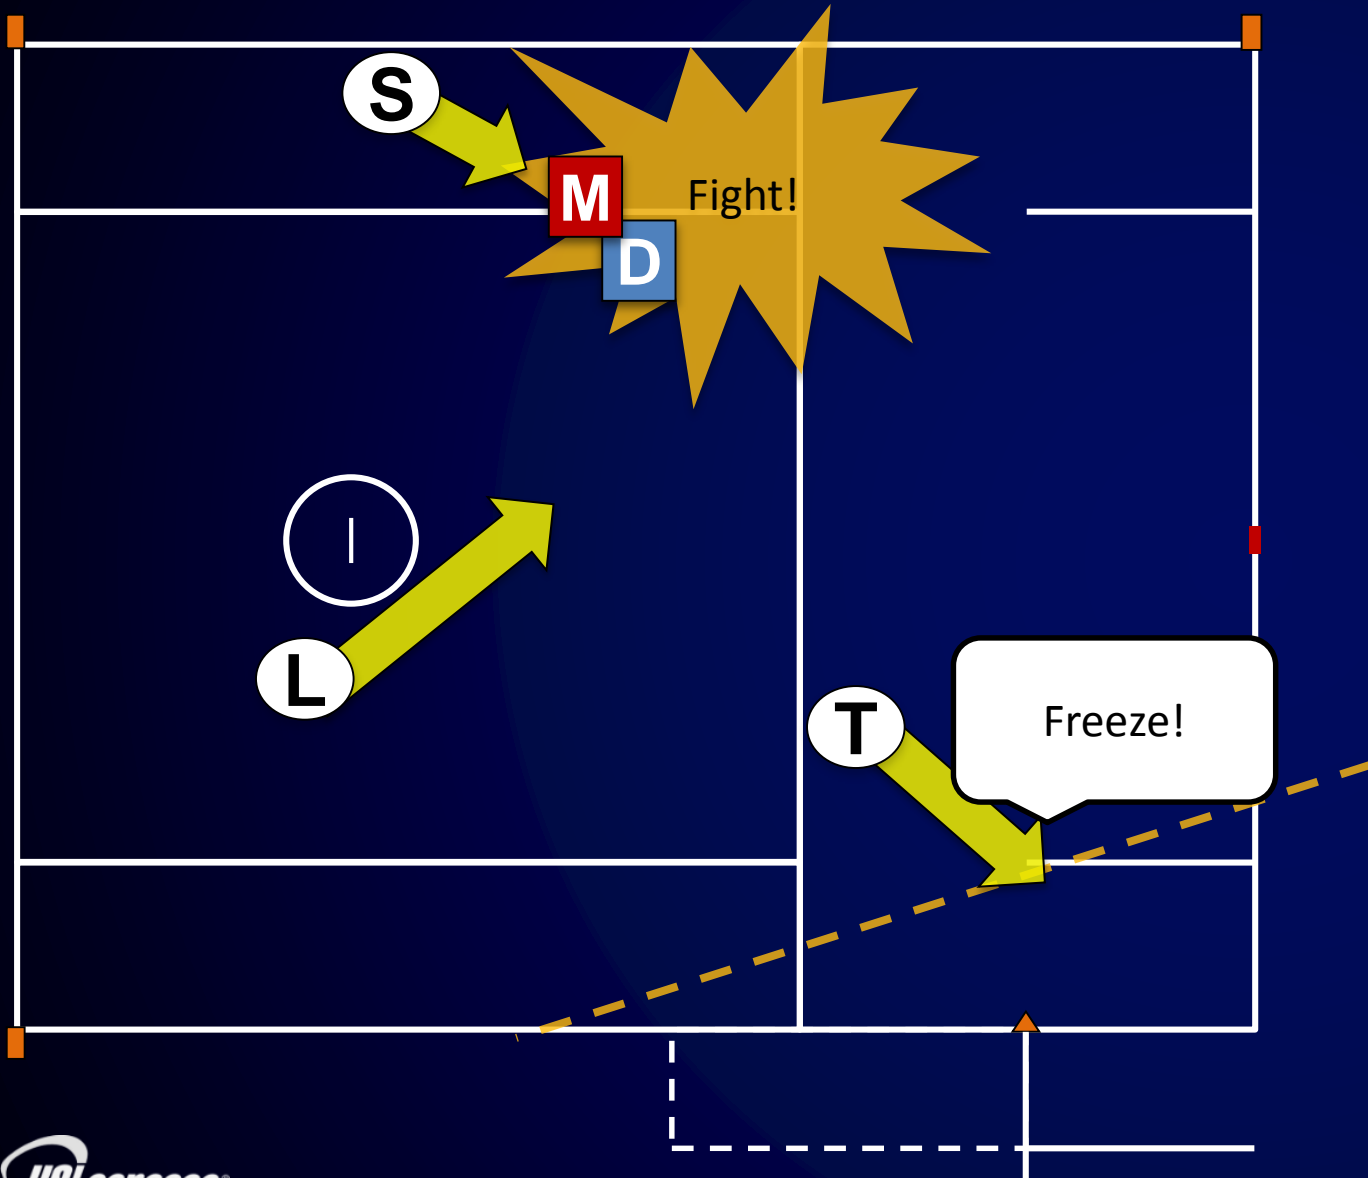

Three-Person Mechanics

Position

Safety

Fairness

Consistency

Responsibilities

- **Lead**
 - Goal
 - End line
- **Single**
 - Shooter
 - Sideline
 - Counts
- **Trail**
 - Shooter
 - Opposite goal
 - Over and back

On/Off Responsibility

Goal Scored Left – “Rocking Chair”

Goal Scored Right

Ball to Lead Left Official

Ball to Wing Official

Crease Play

Crease Play

Slow Break

Fast Break

Penalty Relay

Fights

LACROSSE SCORECARD									
CAPTAINS					CAPTAINS				
STICK CHECKS	IN HOME	POSSESSION ARROW		IN HOME	STICK CHECKS				
FIRST QUARTER					FIRST QUARTER				
SECOND QUARTER					SECOND QUARTER				
THIRD QUARTER					THIRD QUARTER				
FOURTH QUARTER					FOURTH QUARTER				
QUARTER					QUARTER				
TIME					TIME				