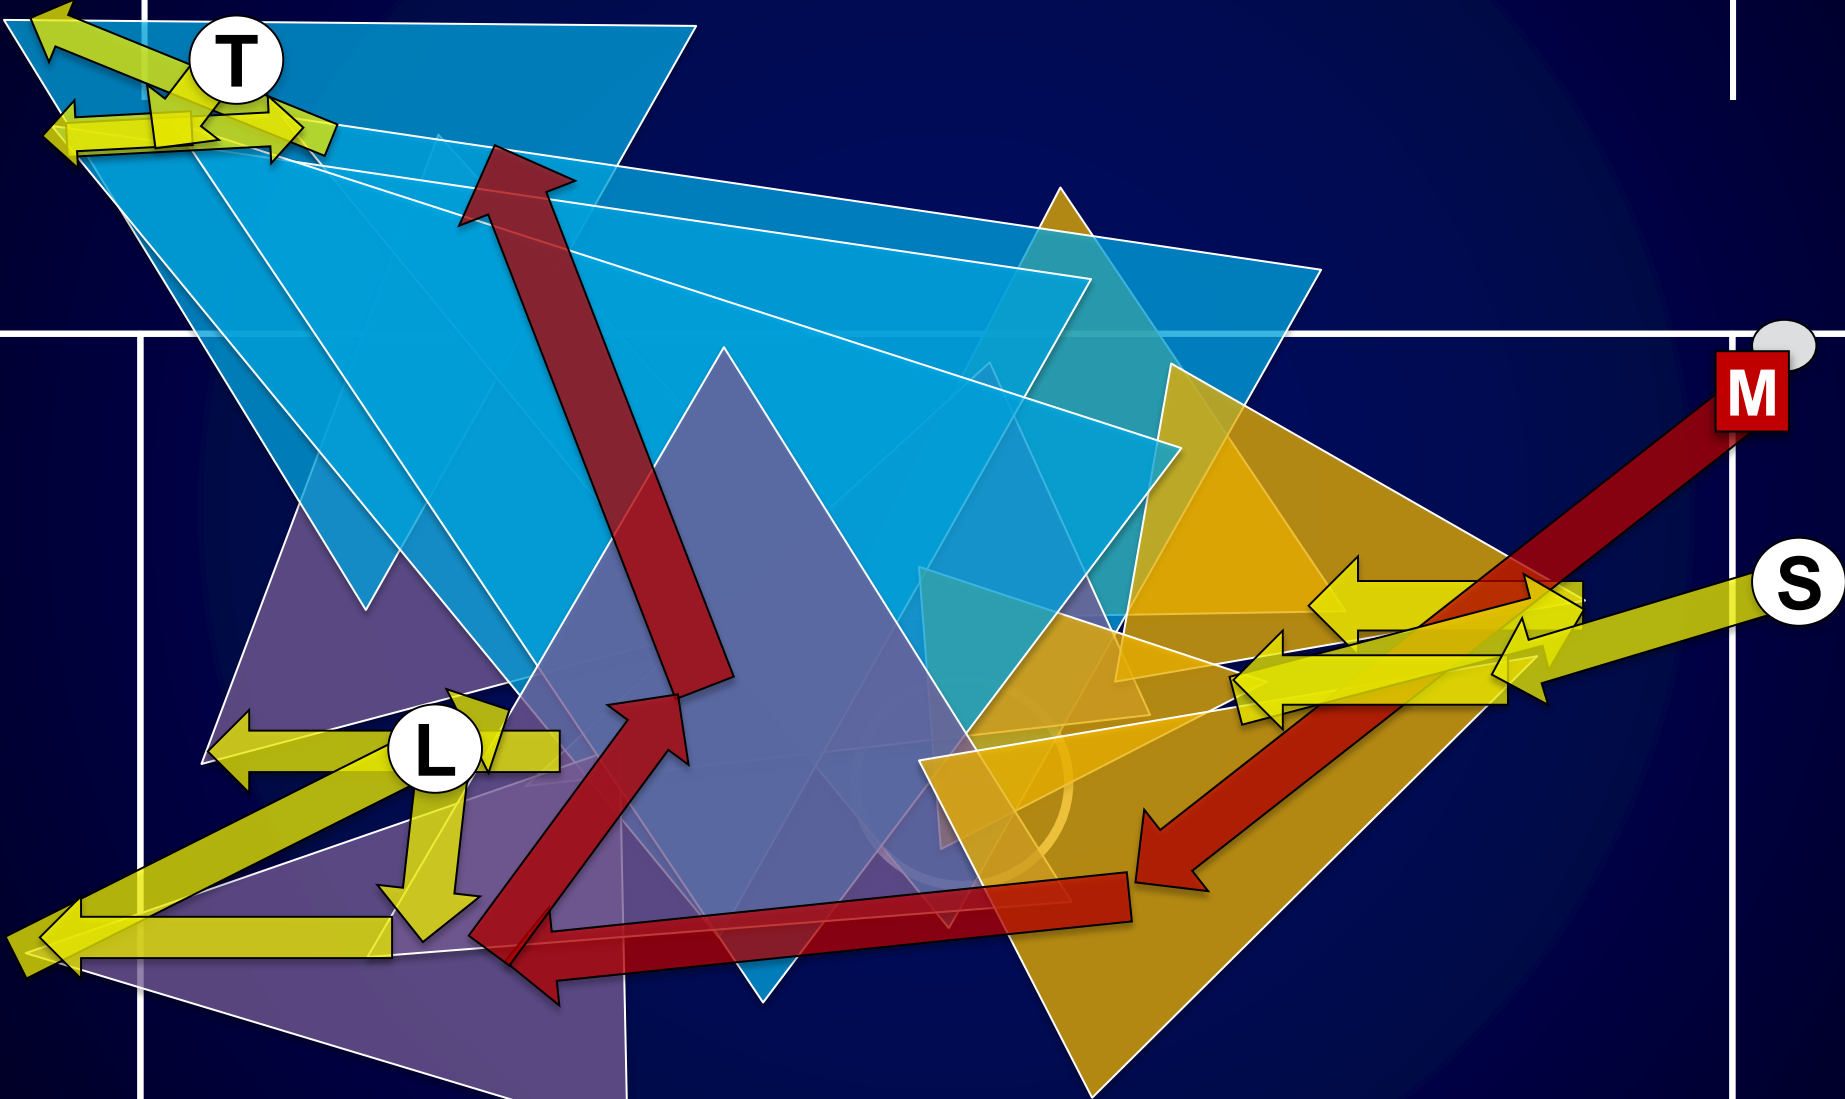

Three-Person Mechanics

Position

Safety

Fairness

Consistency

Responsibilities

- **Lead**
 - Goal
 - End line
- **Single**
 - Shooter
 - Sideline
 - Counts
- **Trail**
 - Shooter
 - Opposite goal
 - Over and back

On/Off Responsibility

Goal Scored Left – “Rocking Chair”

Goal Scored Right

Ball to Lead Left Official

Ball to Wing Official

Crease Play

Crease Play

Slow Break

Fast Break

Penalty Relay

Fights

LACROSSE SCORECARD									
CAPTAINS					CAPTAINS				
STICK CHECKS	IN HOME	POSSESSION ARROW		IN HOME	STICK CHECKS				
FIRST QUARTER					FIRST QUARTER				
SECOND QUARTER					SECOND QUARTER				
THIRD QUARTER					THIRD QUARTER				
FOURTH QUARTER					FOURTH QUARTER				
QUARTER					QUARTER				
TIME					TIME				