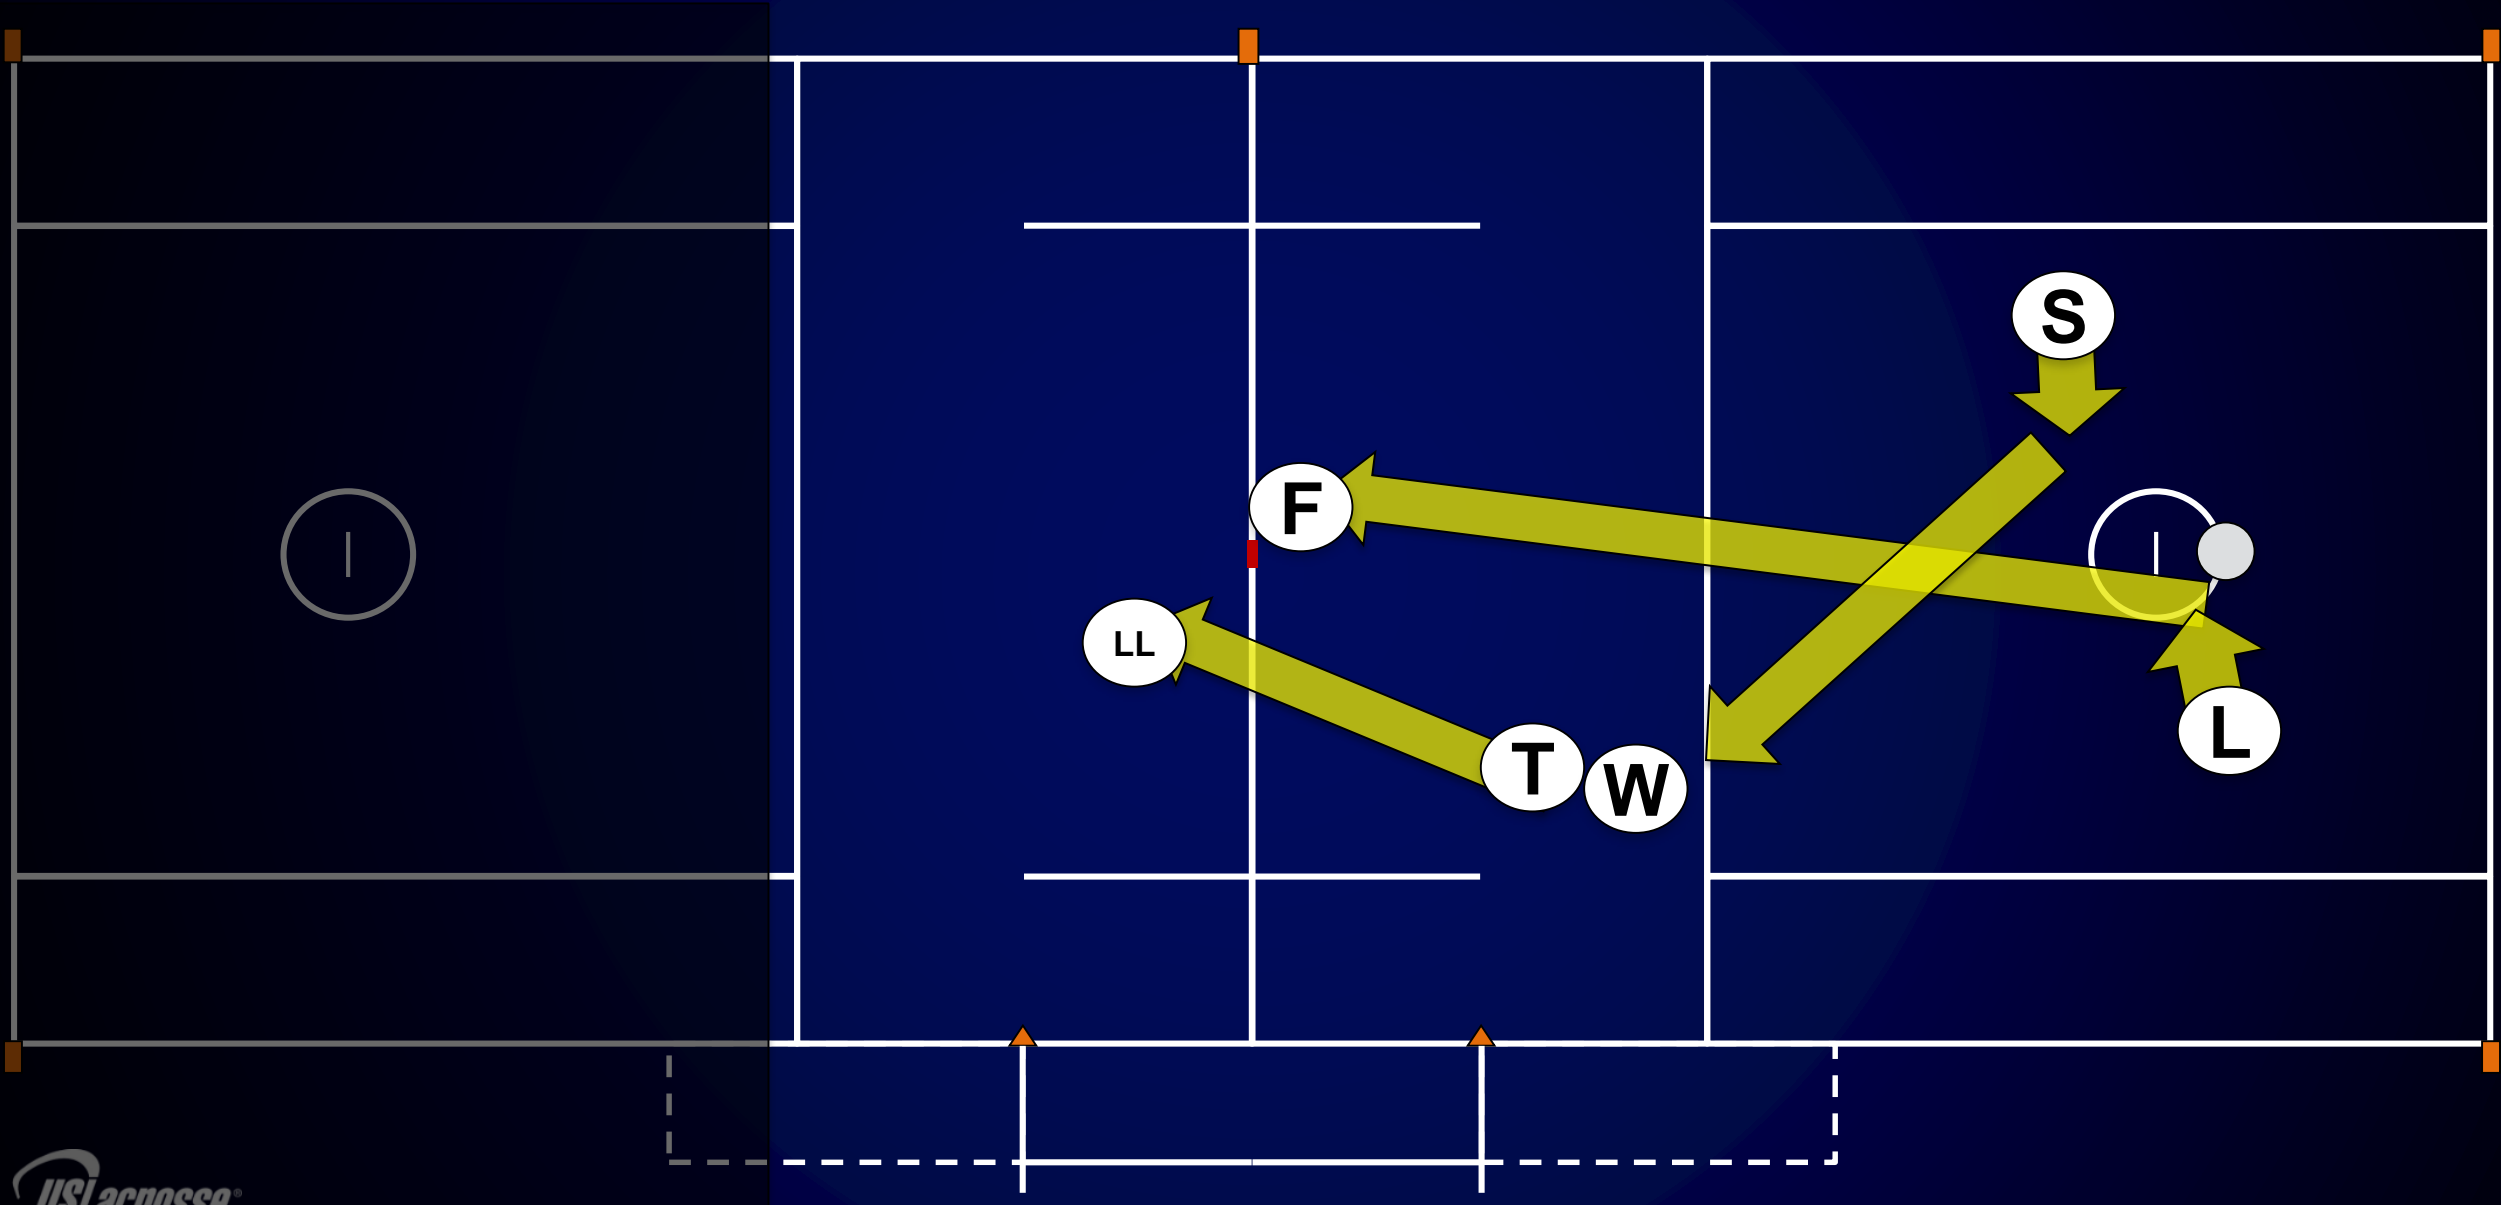

Three-Person Mechanics

Position

Safety

Fairness

Consistency

Responsibilities

- **Lead**
 - Goal
 - End line
- **Single**
 - Shooter
 - Sideline
 - Counts
- **Trail**
 - Shooter
 - Opposite goal
 - Over and back

On/Off Responsibility

Goal Scored Left – “Rocking Chair”

Goal Scored Right

Ball to Lead Left Official

Ball to Wing Official

Crease Play

Crease Play

Slow Break

Fast Break

Penalty Relay

Fights

LACROSSE SCORECARD									
CAPTAINS					CAPTAINS				
STICK CHECKS	IN HOME	POSSESSION ARROW		IN HOME	STICK CHECKS				
FIRST QUARTER					FIRST QUARTER				
SECOND QUARTER					SECOND QUARTER				
THIRD QUARTER					THIRD QUARTER				
FOURTH QUARTER					FOURTH QUARTER				
QUARTER					QUARTER				
TIME					TIME				