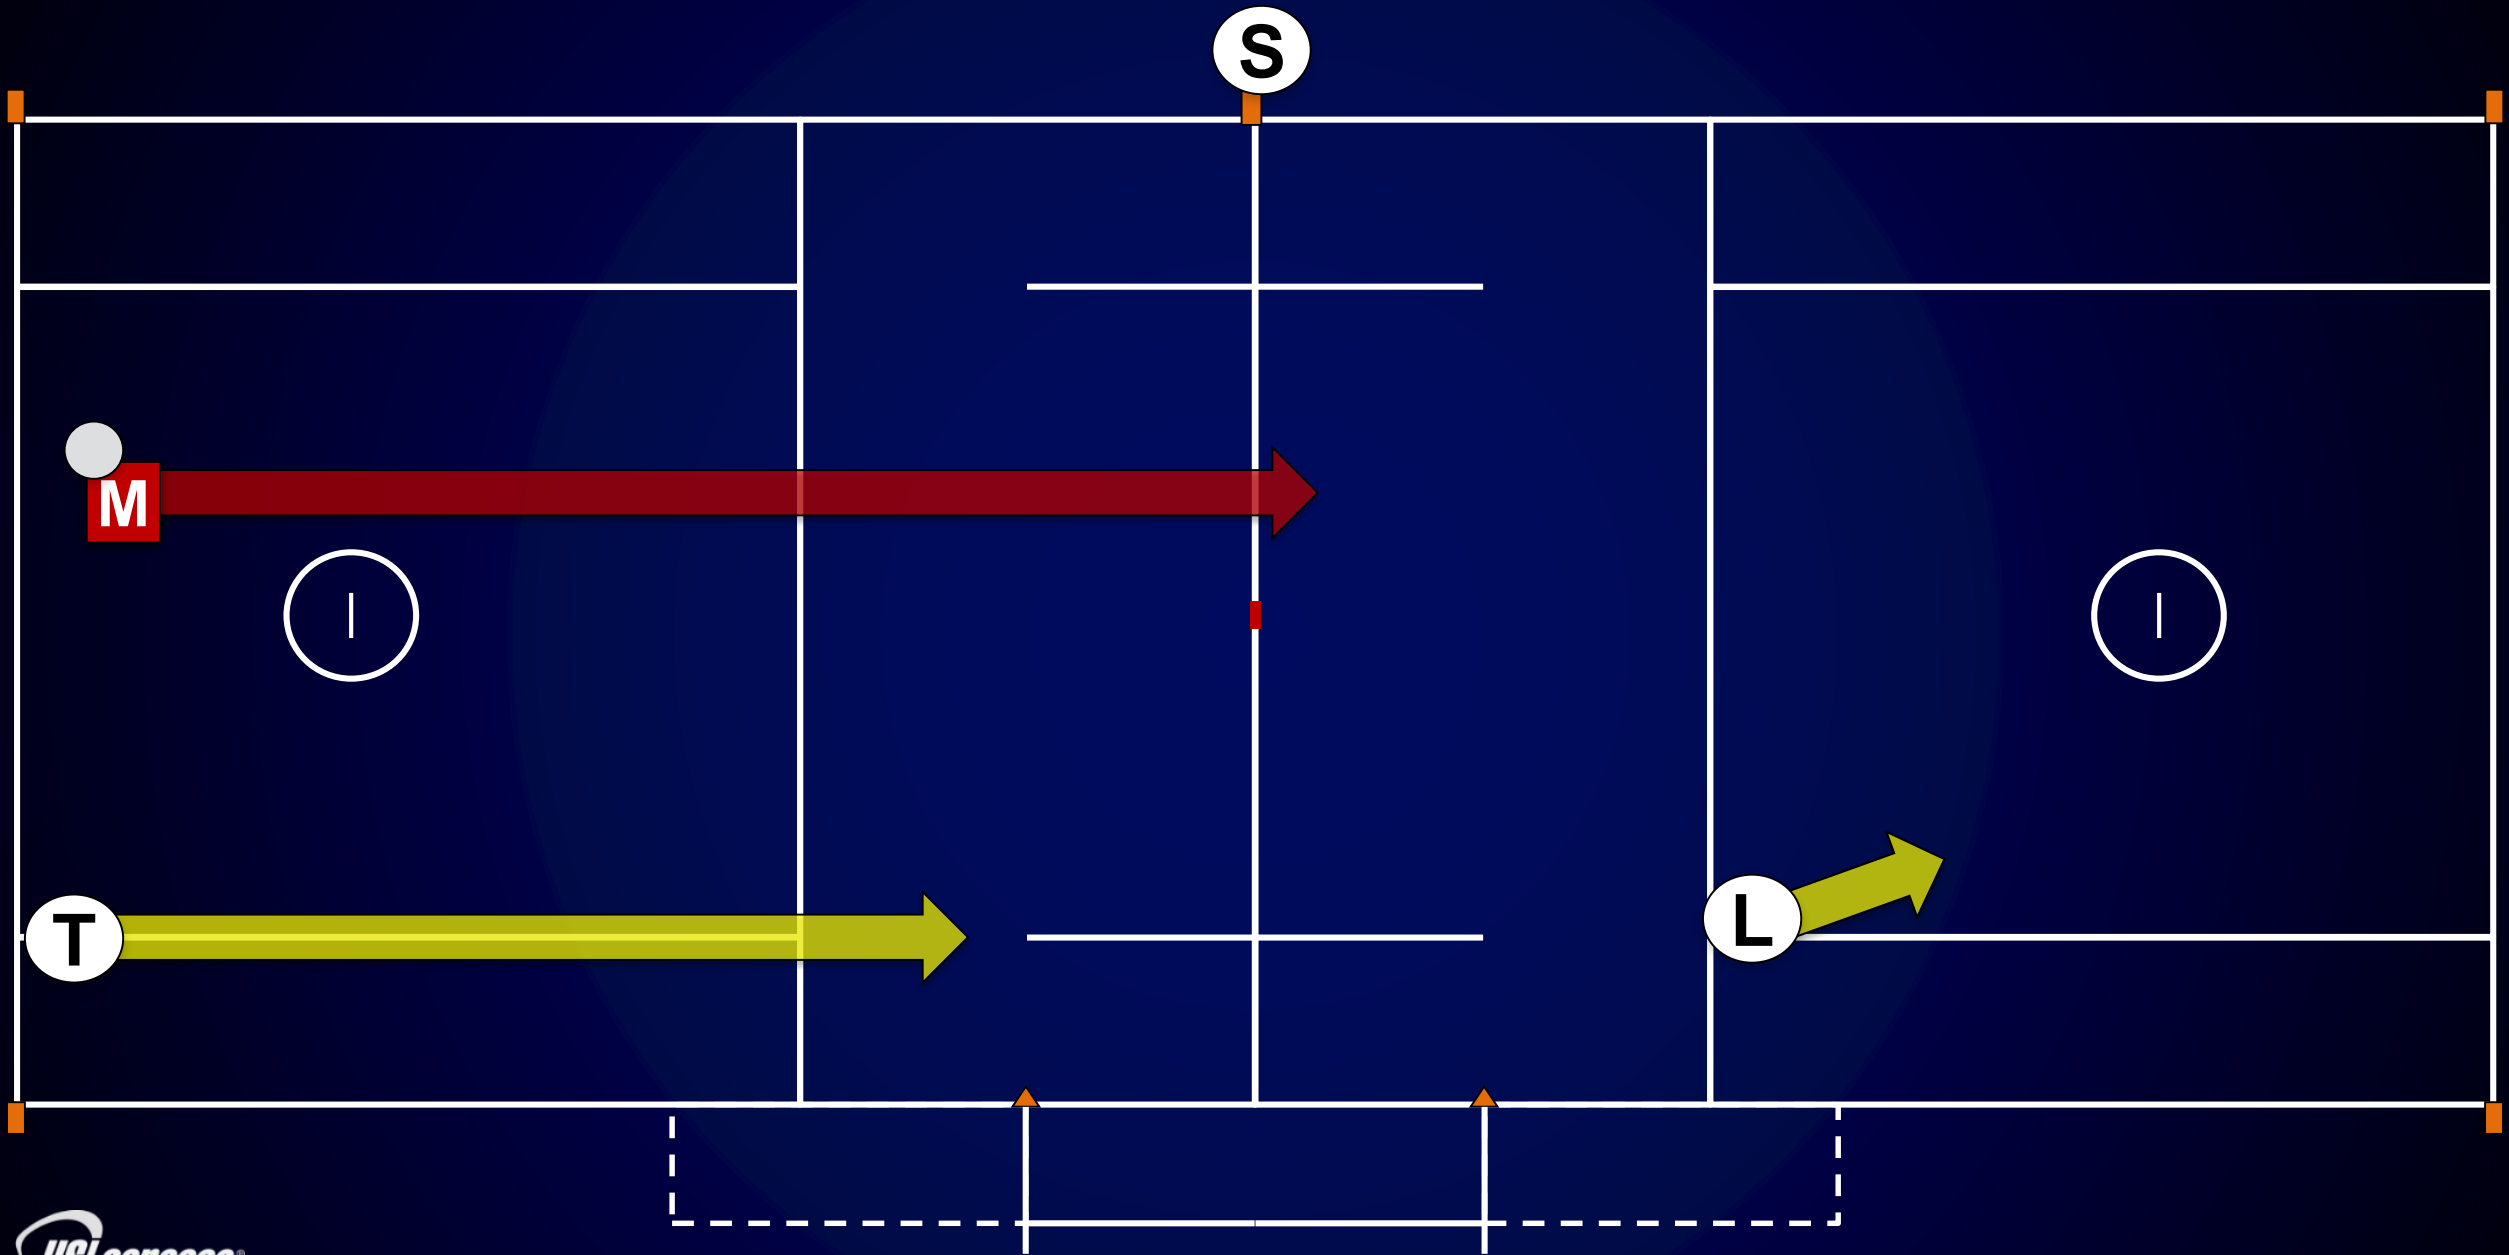

Three-Person Mechanics

Position

Safety

Fairness

Consistency

Responsibilities

- **Lead**
 - Goal
 - End line
- **Single**
 - Shooter
 - Sideline
 - Counts
- **Trail**
 - Shooter
 - Opposite goal
 - Over and back

On/Off Responsibility

Goal Scored Left – “Rocking Chair”

Goal Scored Right

Ball to Lead Left Official

Ball to Wing Official

Crease Play

Crease Play

Slow Break

Fast Break

Penalty Relay

Fights

LACROSSE SCORECARD									
CAPTAINS					CAPTAINS				
STICK CHECKS	IN HOME	POSSESSION ARROW		IN HOME	STICK CHECKS				
FIRST QUARTER					FIRST QUARTER				
SECOND QUARTER					SECOND QUARTER				
THIRD QUARTER					THIRD QUARTER				
FOURTH QUARTER					FOURTH QUARTER				
QUARTER					QUARTER				
TIME					TIME				