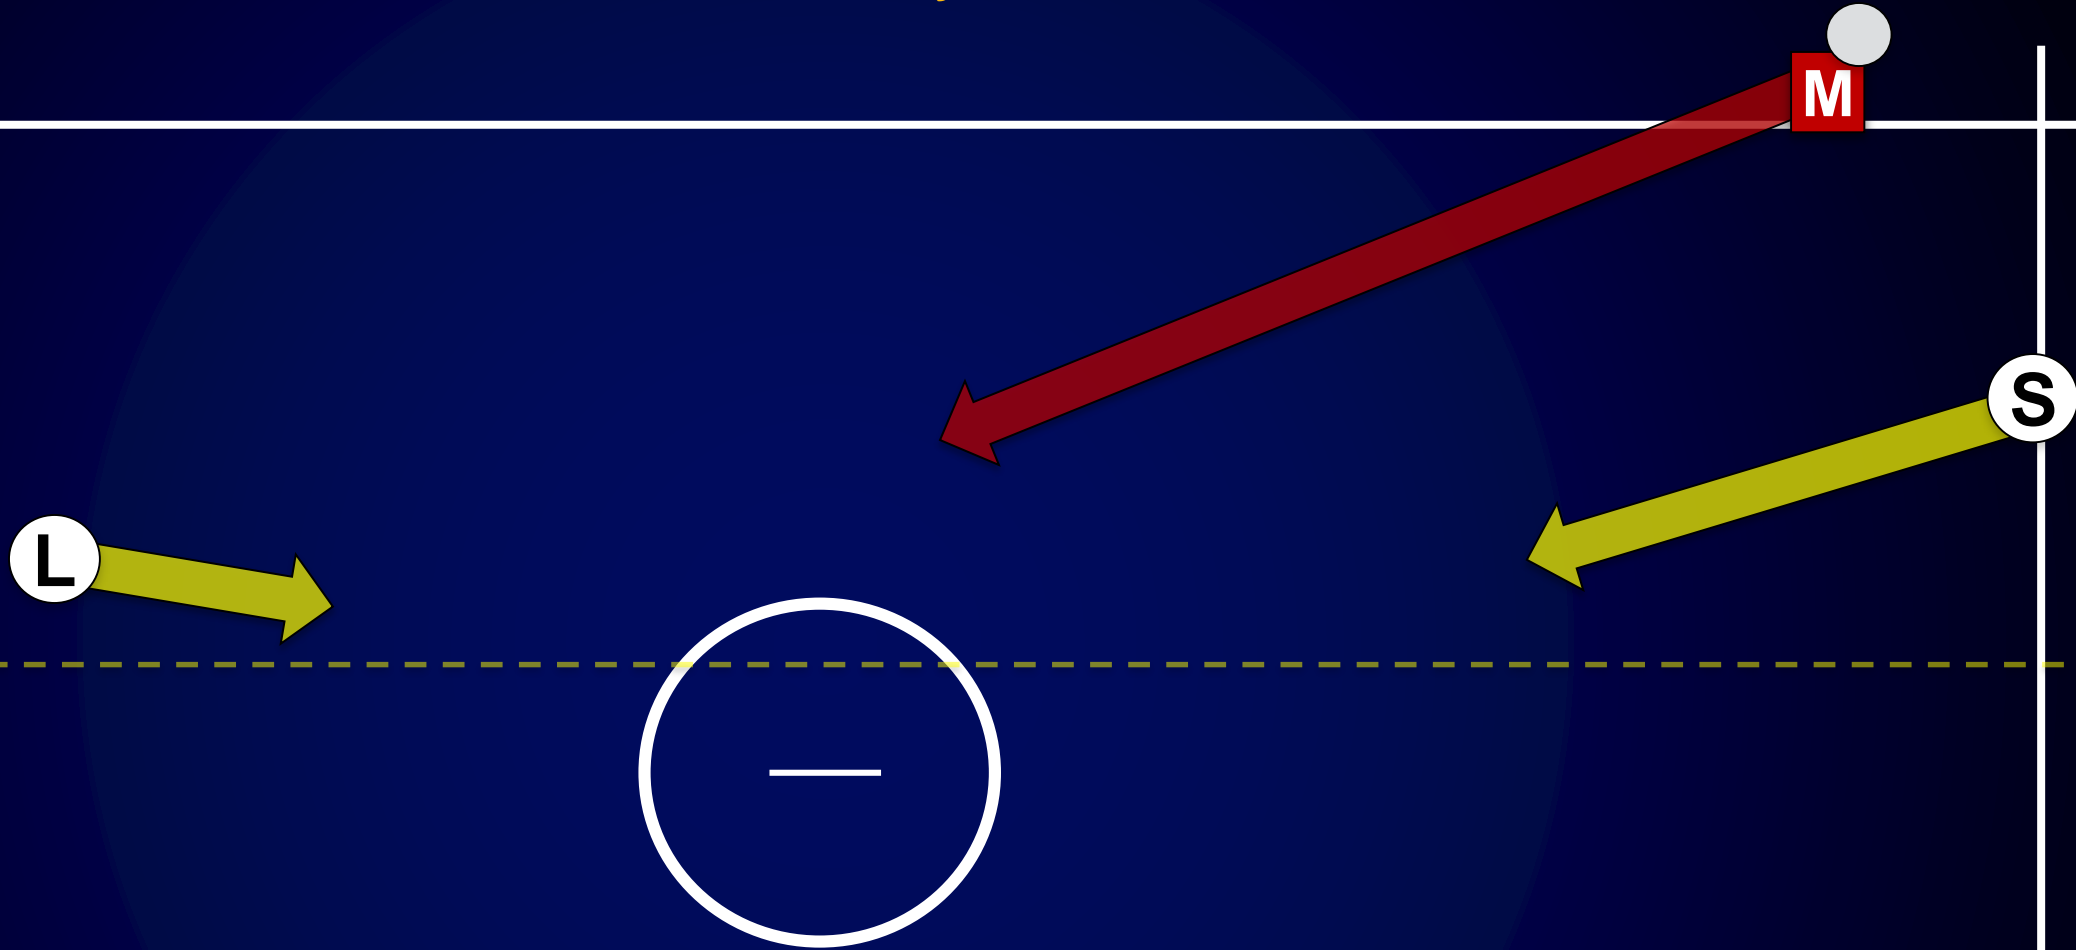

Three-Person Mechanics

Position

Safety

Fairness

Consistency

Responsibilities

- **Lead**
 - Goal
 - End line
- **Single**
 - Shooter
 - Sideline
 - Counts
- **Trail**
 - Shooter
 - Opposite goal
 - Over and back

On/Off Responsibility

Goal Scored Left – “Rocking Chair”

Goal Scored Right

Ball to Lead Left Official

Ball to Wing Official

Crease Play

Crease Play

Slow Break

Fast Break

Penalty Relay

Fights

LACROSSE SCORECARD									
CAPTAINS					CAPTAINS				
STICK CHECKS	IN HOME	POSSESSION ARROW		IN HOME	STICK CHECKS				
FIRST QUARTER					FIRST QUARTER				
SECOND QUARTER					SECOND QUARTER				
THIRD QUARTER					THIRD QUARTER				
FOURTH QUARTER					FOURTH QUARTER				
QUARTER					QUARTER				
TIME					TIME				