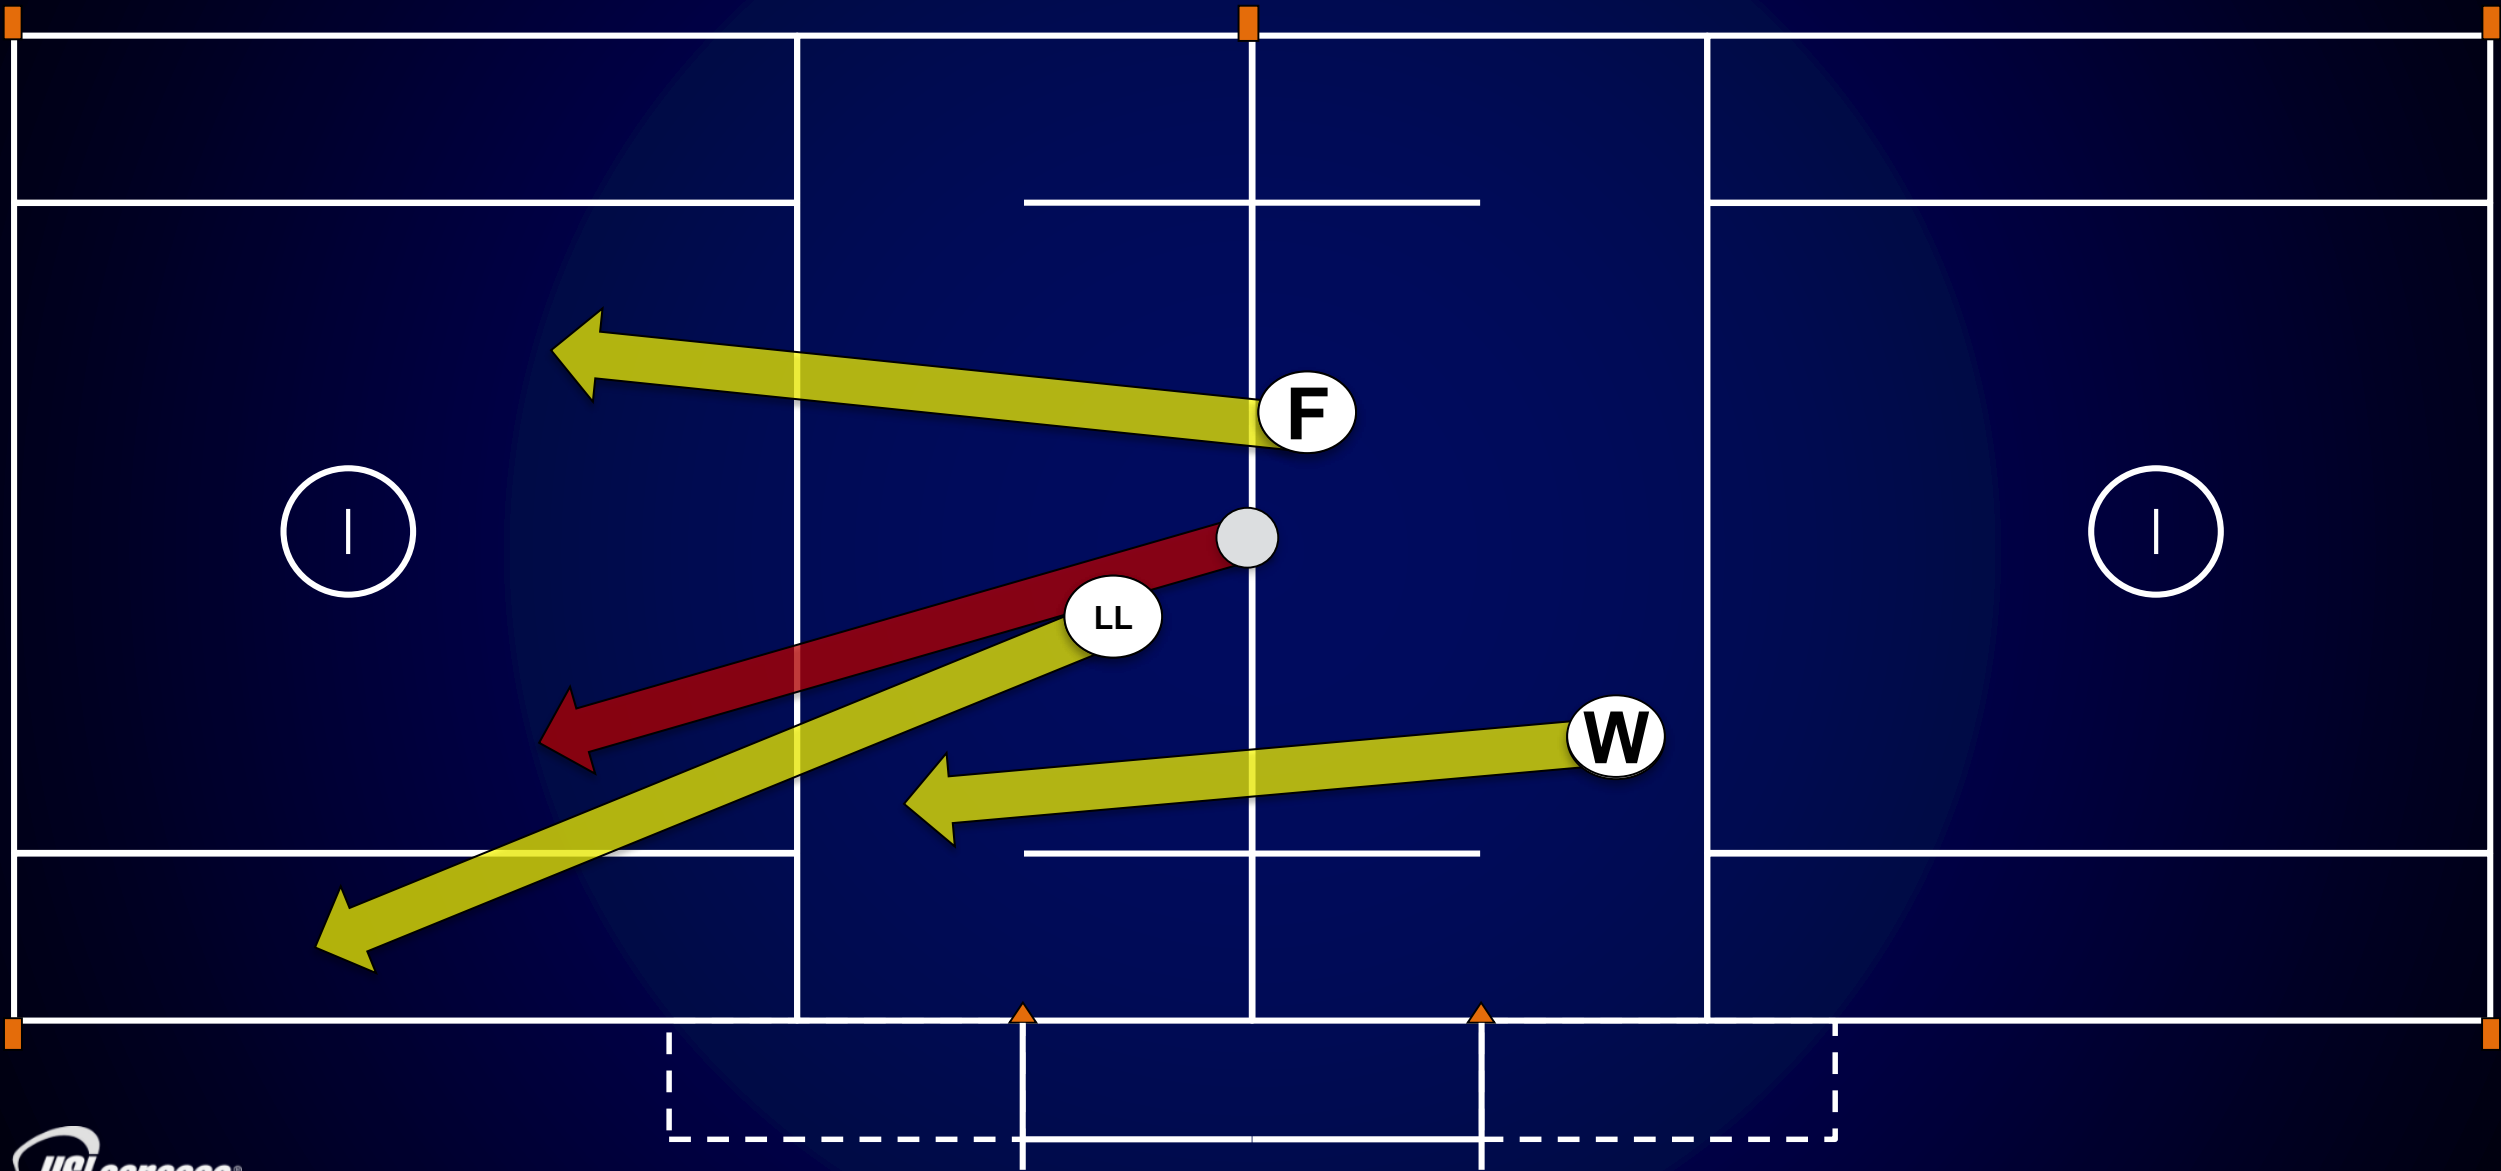

Three-Person Mechanics

Position

Safety

Fairness

Consistency

Responsibilities

- **Lead**
 - Goal
 - End line
- **Single**
 - Shooter
 - Sideline
 - Counts
- **Trail**
 - Shooter
 - Opposite goal
 - Over and back

On/Off Responsibility

Goal Scored Left – “Rocking Chair”

Goal Scored Right

Ball to Lead Left Official

Ball to Wing Official

Crease Play

Crease Play

Slow Break

Fast Break

Penalty Relay

Fights

LACROSSE SCORECARD									
CAPTAINS					CAPTAINS				
STICK CHECKS	IN HOME	POSSESSION ARROW		IN HOME	STICK CHECKS				
FIRST QUARTER					FIRST QUARTER				
SECOND QUARTER					SECOND QUARTER				
THIRD QUARTER					THIRD QUARTER				
FOURTH QUARTER					FOURTH QUARTER				
QUARTER					QUARTER				
TIME					TIME				